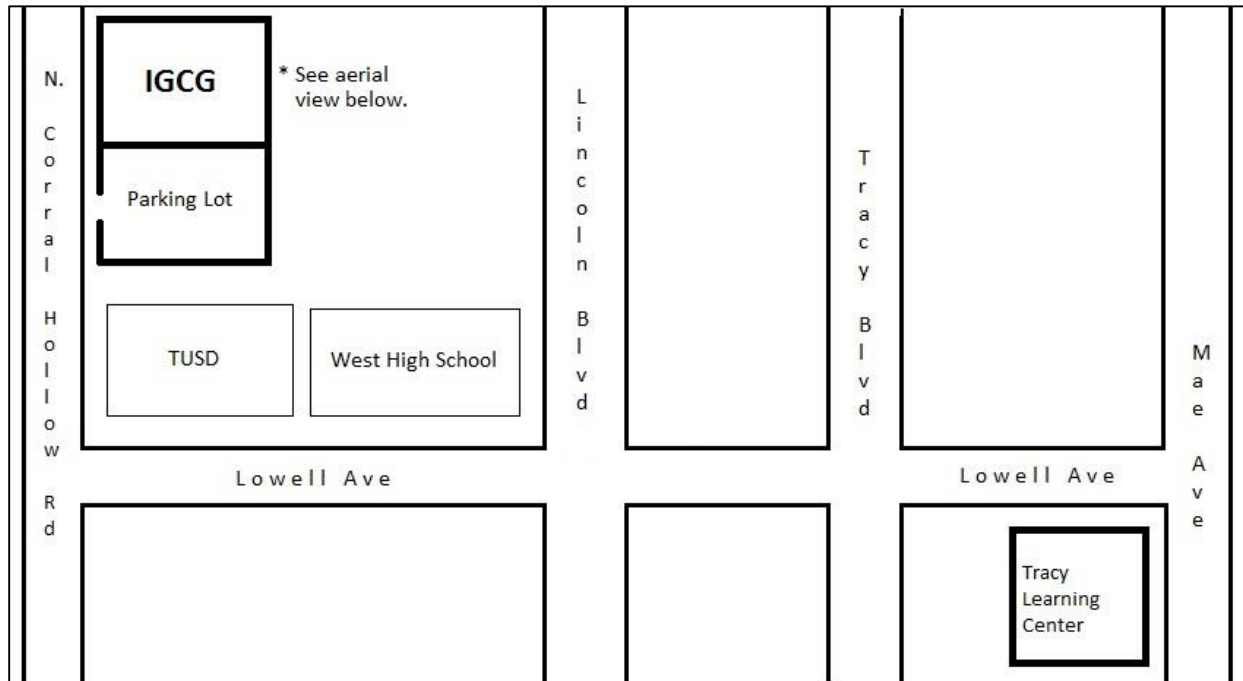

# How to Get to I.G.C.G. from Tracy Learning Center

1904 N. Corral Hollow Road, Tracy

## Directions From Tracy Learning Center at 51 E. Beverly Place

1. Drive west on East Lowell Ave.
2. Turn right onto North Corral Hollow Road.
3. Turn right into I.G.C.G. Parking Lot located at **1904 N. Corral Hollow Road.**

## Aerial View of I.G.C.G.

**CARLINE:** If you are dropping off your student, you will need to pull into the I.G.C.G. parking lot from **North Corral Hollow Road.**

***There is one gate to enter and leave the parking lot.***